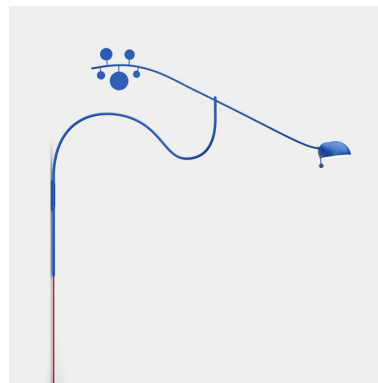

Juno

Designer: Anna Herrmann

Art and technology in one line

Juno's profile is as simple as a line drawing. Juno can be swung out to provide direct light on a dining table or desk, or dimmed down to provide cosy lighting over a sofa, bookshelf or facing the wall. Artwork or practical lighting? Or both?

Juno consists of a cable, a wall bracket and a balancing arm that moves freely in the room like a mobile sculpture. Use Juno to provide direct light on a dining table or desk, or as dimmable cosy lighting over a sofa, bookshelf or facing a wall. With a choice of 200 colours, Juno can blend in or provide contrast in all types of interiors. A sober textured finish enhances Juno's tactility..

Juno

Designer: Anna Herrmann

PRODUCT SPECIFICATIONS

| | |
|-----------------------|--|
| Product category | Adjustable wall lamp rotatable |
| Field of application | Indoors |
| Material | Lamp shade in machined metal, metal tube, halogen-free cable in tightly woven textile sleeve with, wall bracket in machined aluminium. |
| Cable and wire length | 3000 mm |
| Light source | E14 |
| Dimmable | Yes, dimmable via dimmer on textile cable |
| Dimensions | Ø150 mm x H1100 mm x L1460 mm |
| Weight | 2,75 kg |

Juno

Designer: Anna Herrmann

Sizes: 10 or 30 cm in diameter
Lamp holder: 200 different colors

Textile cable: 60 colors