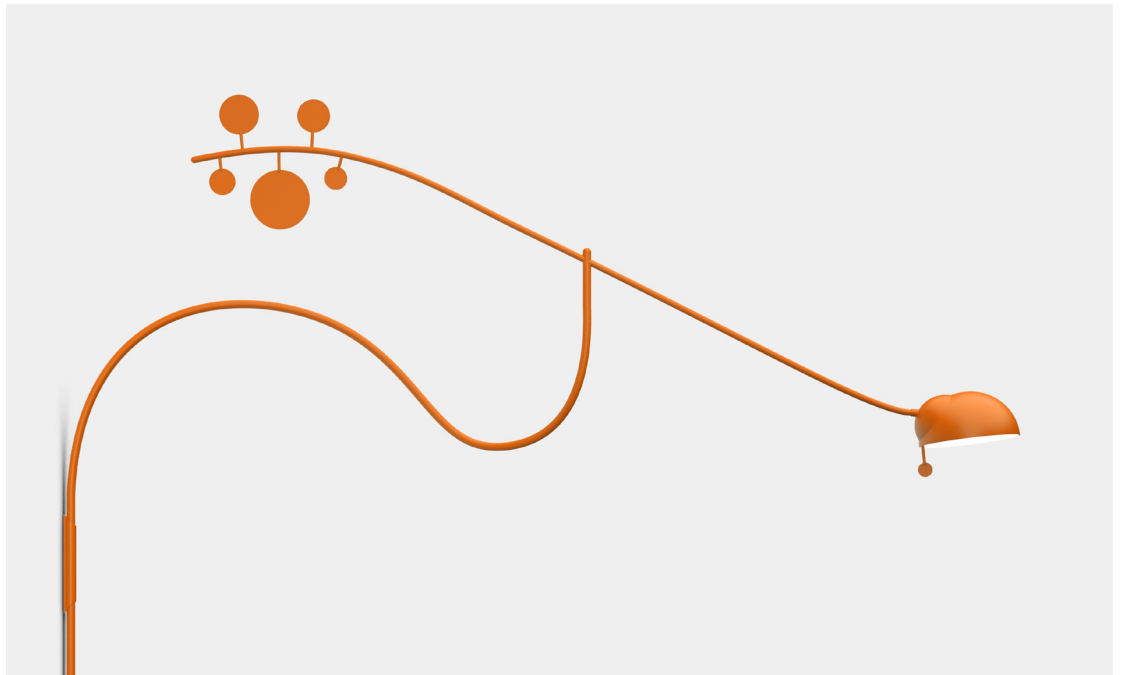

Juno

Designer: Anna Herrmann

Art and technology in one line

Juno's profile is as simple as a line drawing. Juno can be swung out to provide direct light on a dining table or desk, or dimmed down to provide cosy lighting over a sofa, bookshelf or facing the wall. Artwork or practical lighting? Or both?

Juno

Designer: Anna Herrmann

PRODUCT SPECIFICATIONS

| | |
|-----------------------|--|
| Product category | Adjustable wall lamp rotatable |
| Field of application | Indoors |
| Material | Lamp shade in machined metal, metal tube, halogen-free cable in tightly woven textile sleeve with, wall bracket in machined aluminium. |
| Cable and wire length | 3000 mm |
| Light source | E14 |
| Dimmable | Yes, dimmable via dimmer on textile cable |
| Dimensions | Ø150 mm x H1100 mm x L1460 mm |
| Weight | 2,75 kg |

Juno

Designer: Anna Herrmann

Sizes: 10 or 30 cm in diameter
Lamp holder: 200 different colors

Textile cable: 60 colors